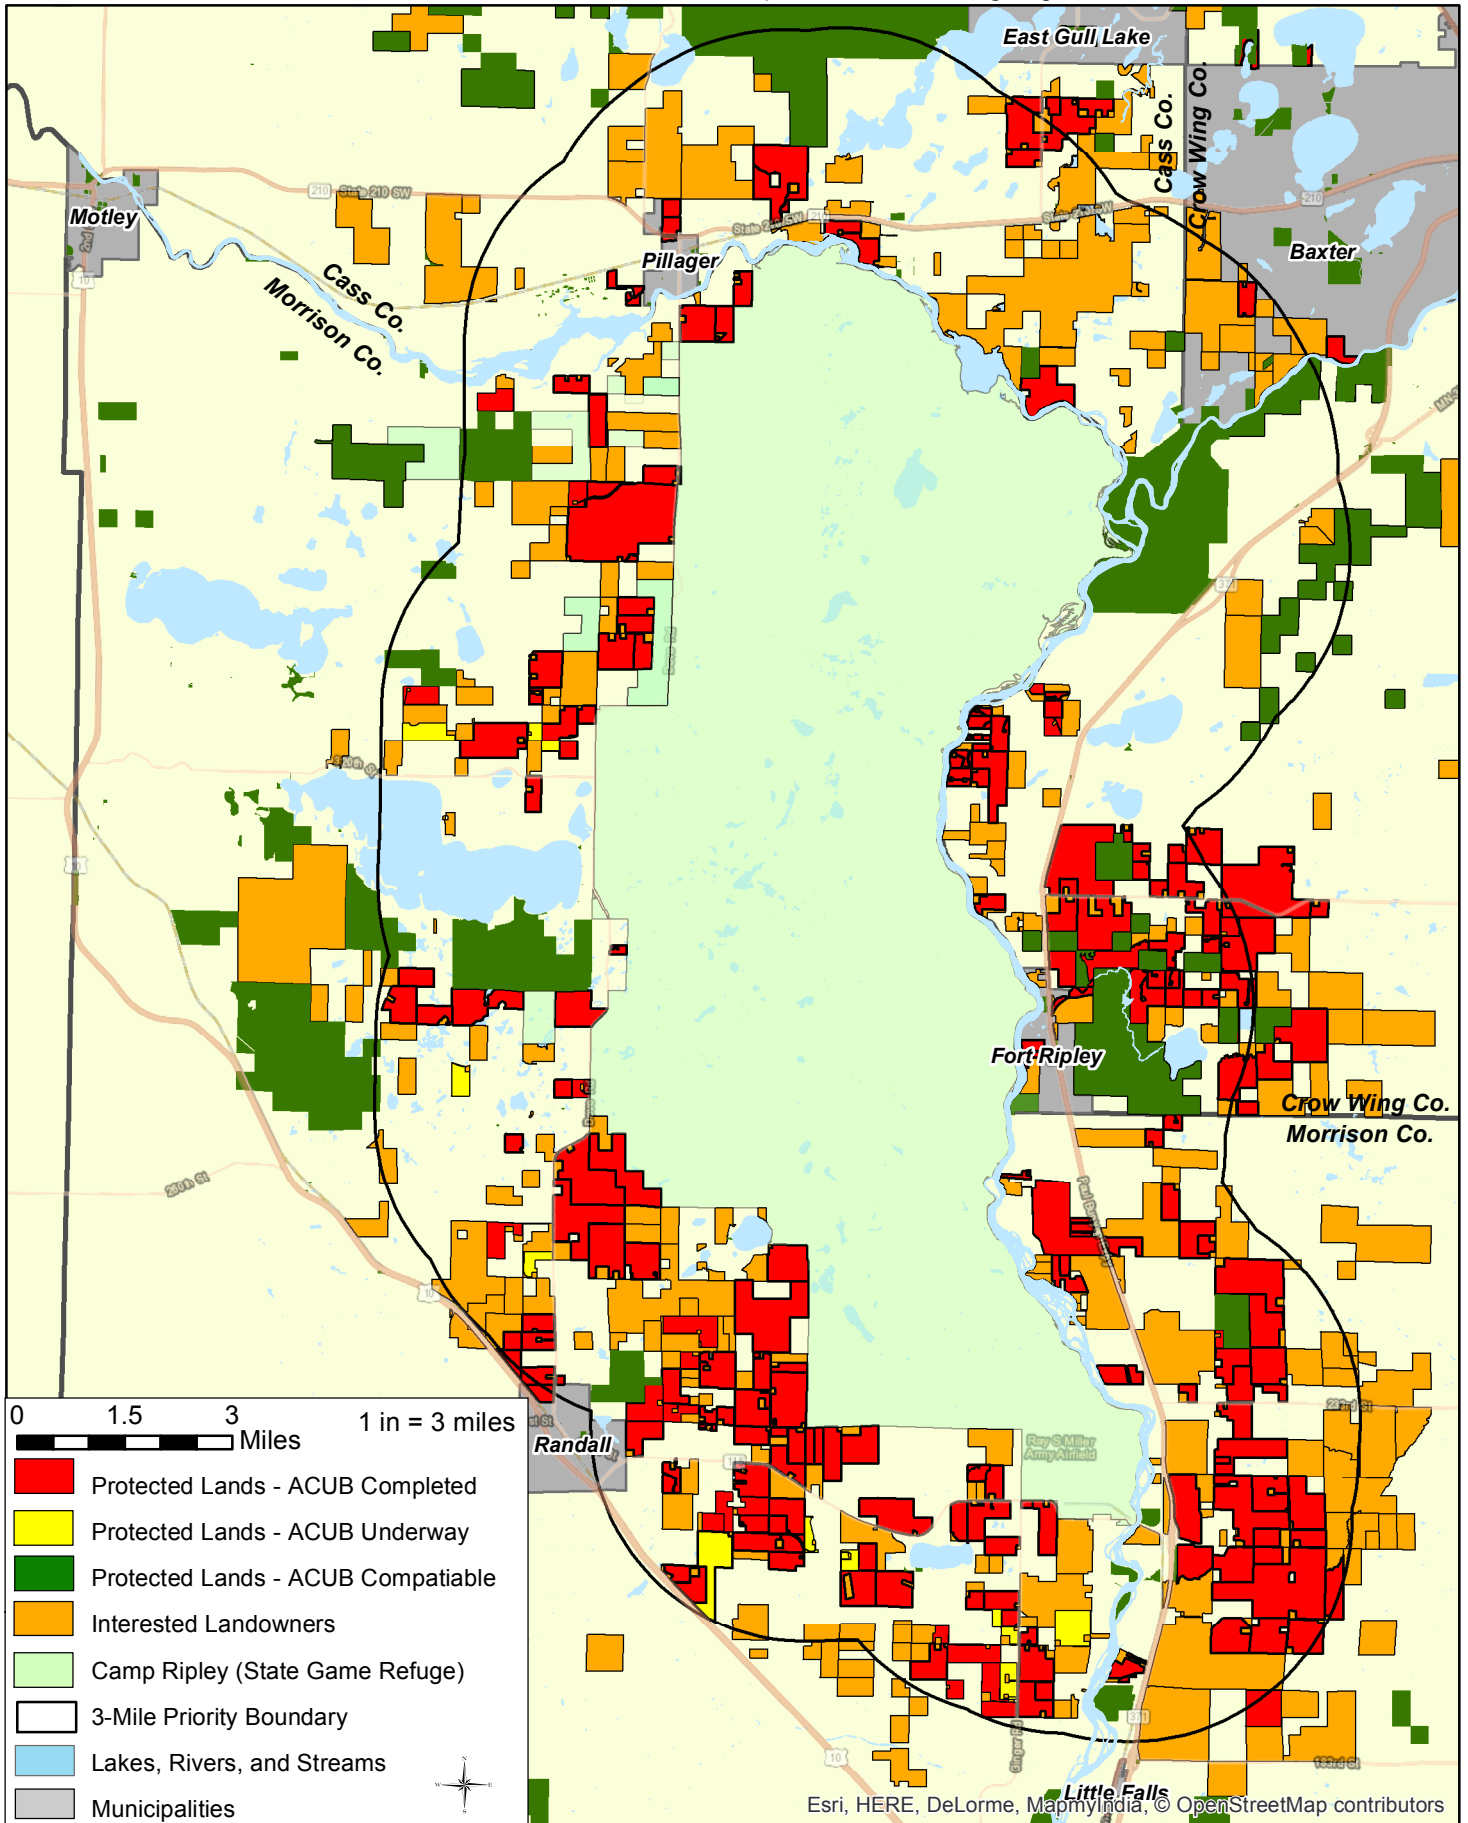

173 Land Deals – Under Easement
 19,709.5 Acres – Compensated (Complete)
 256.0 Acres – Donated (Complete)
 11 Land Deals – Ongoing
 819.2 Acres – Ongoing
 12.3 Acres Donated - Ongoing
 20,797.0 – Total Acres Completed/Donated/Ongoing

0 1.5 3 Miles 1 in = 3 miles

- Protected Lands - ACUB Completed
- Protected Lands - ACUB Underway
- Protected Lands - ACUB Compatible
- Interested Landowners
- Camp Ripley (State Game Refuge)
- 3-Mile Priority Boundary
- Lakes, Rivers, and Streams
- Municipalities