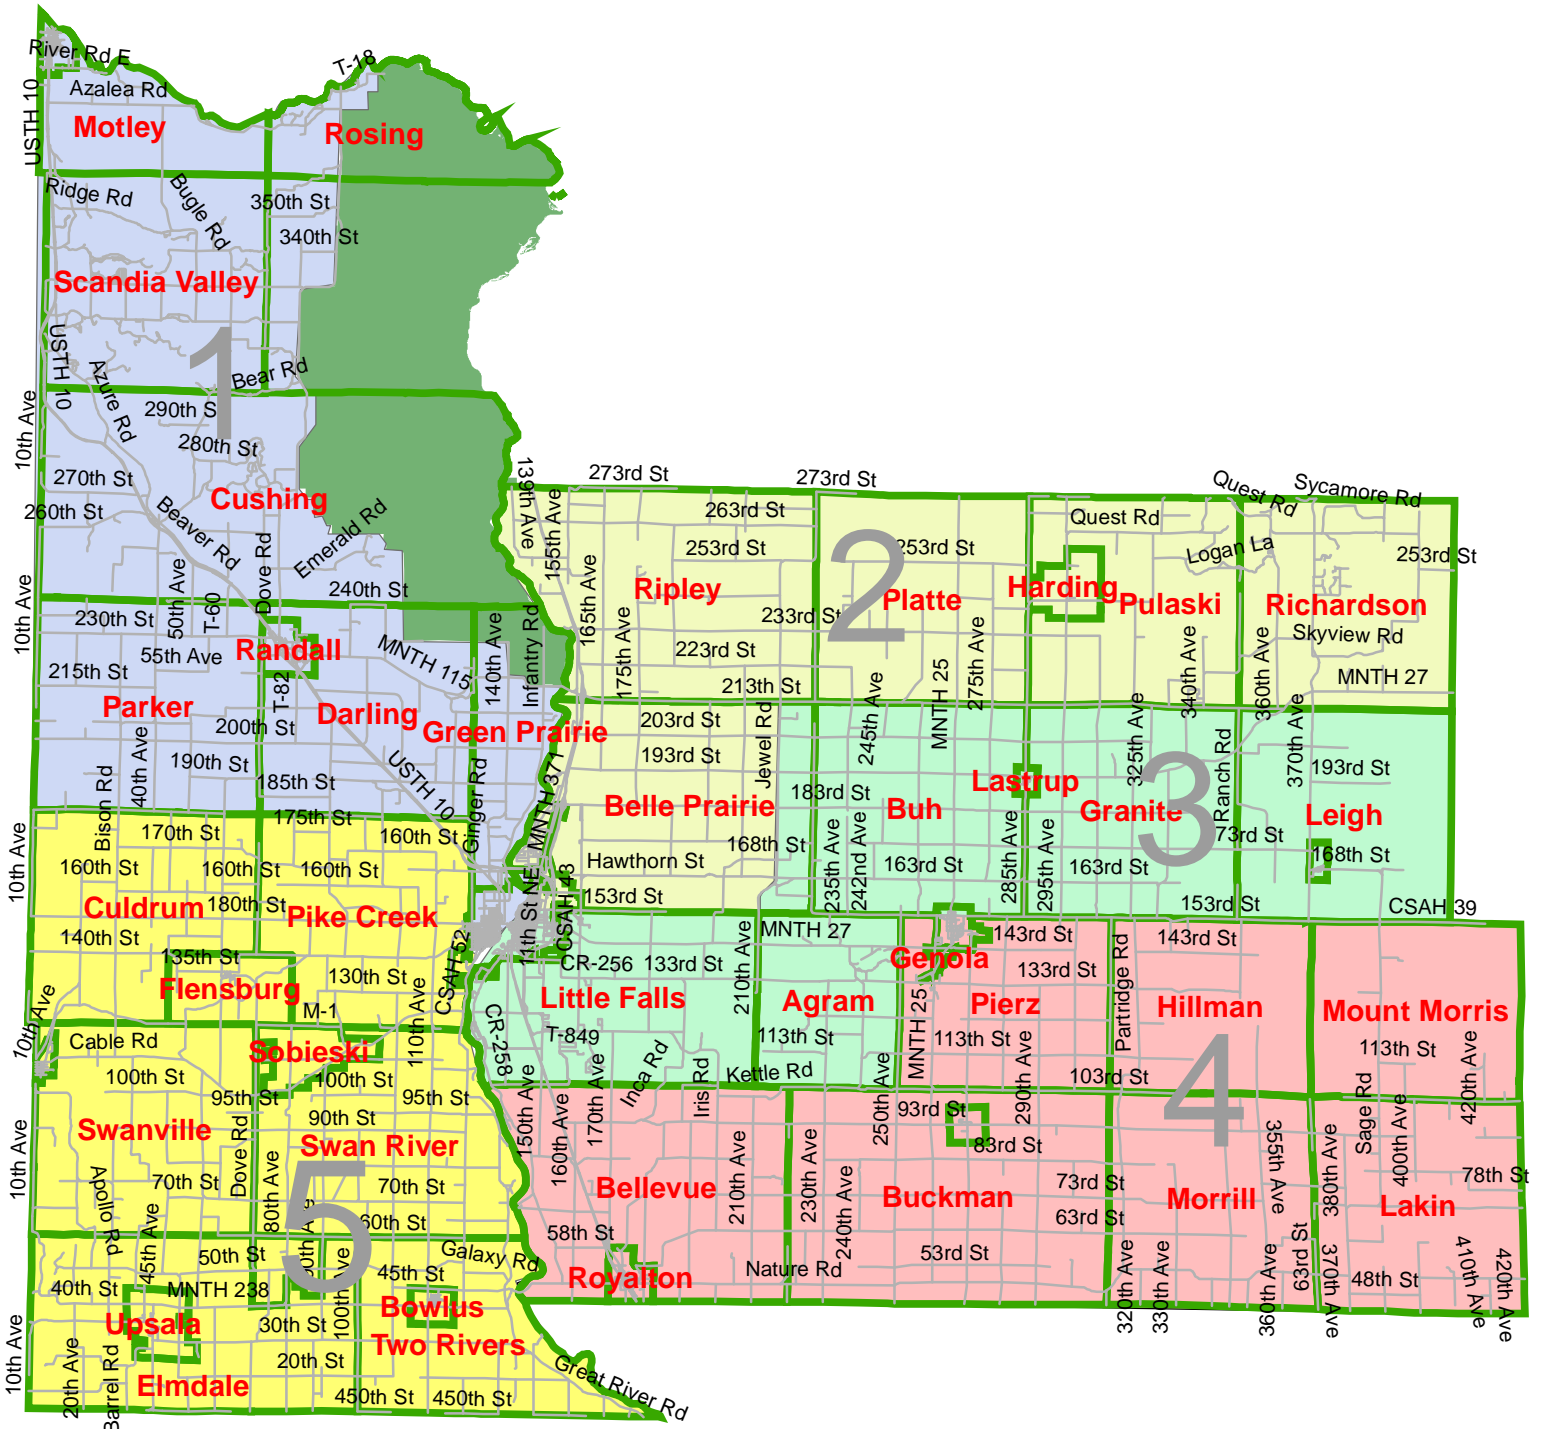

Morrison SWCD Board Boundaries

December 3rd, 2012

-  Roads
-  Civil Townships - Morrison
-  District 1 - Dr. Bill Faber
-  District 2 - Tom Brutscher
-  District 3 - Claude Dahmen
-  District 4 - Marvin Stangl
-  District 5 - Cindy Anez
-  Camp Ripley

Morrison County, MN