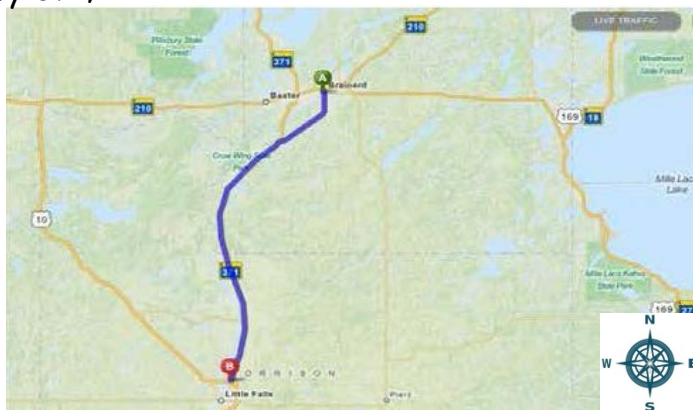

# DIRECTIONS FROM BRAINERD

↑  Travel South on MN State Hwy 371;

↗  Take Exit to Right;

→  To Stop Sign; Take Right;

←  To 2<sup>nd</sup> Stop Sign (Haven Road / County Road 76); Take Left;

↑ Travel South Approximately 1.5 miles;

↑ Past Ethanol Plant (on Left);

←  Take Left at Pine Avenue, over Rail Road Tracks;

→ Take an immediate Right;

TO:  
USDA Service Center (On Left)  
16776 Heron Road  
Little Falls, MN 56345  
  
(320) 616-2479, Ext. - 3

Total Estimated Time: 29 minutes  
Distance: 27.33 miles