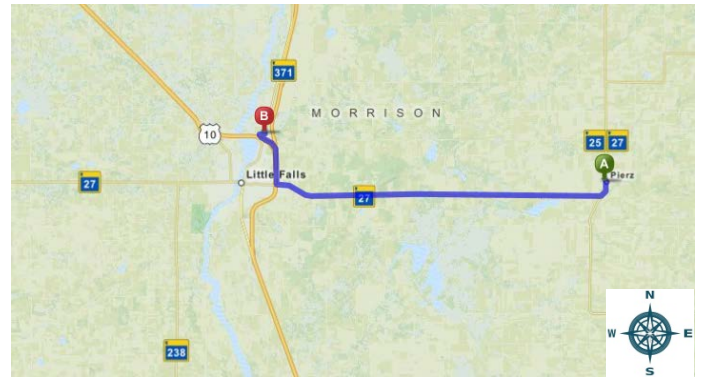

DIRECTIONS FROM PIERZ

↑  Travel West on MN Hwy 27;

↑ Past: Holiday (on left)
↑ Perkins (on right)
↑ Walgreens (on right)

↑ Travel Approximately 1.5 miles;

→  At 6th Stop Light (First Street), Turn Right (County Road 76);

↑ Past: DQ (on right)
↑ Little Falls Vet (on left)

↑ Travel Approximately 2 miles;

→  Take Right at Pine Avenue, over Rail Road Tracks;

→ Take an immediate Right;

←  TO:
USDA Service Center (On Left)
16776 Heron Road
Little Falls, MN 56345

(320) 616-2479, Ext. - 3

Total Estimated Time: 18 minutes
Distance: 15.10 miles