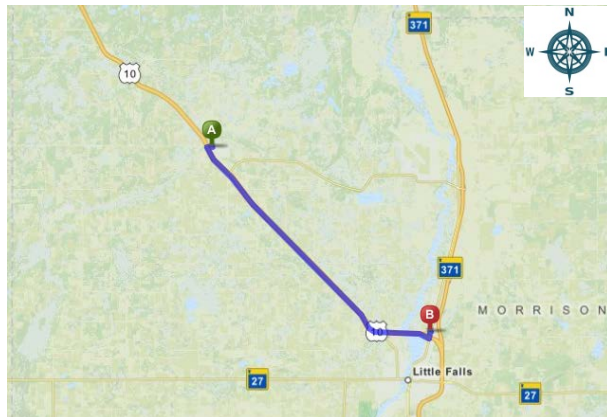

# DIRECTIONS FROM RANDALL

↑  Travel South on East US MN Hwy 10;

↑  Continue on County Road 76; (Do Not take County 52 Exit)

↑ Continue Over Mississippi River;

↗  Take Exit to Right;

←  To Stop Sign; Take Left;

←  Travel Approximately .2 miles; To 2<sup>nd</sup> Stop Sign;  
Take Left onto County Road 76;

↑ Travel Approximately .5 miles;

→  Take Right at Pine Avenue, over Rail Road Tracks;

→ Take an immediate Right;

←  TO:  
USDA Service Center (On Left)  
16776 Heron Road  
Little Falls, MN 56345  
  
(320) 616-2479, Ext. - 3

Total Estimated Time: 13 minutes  
Distance: 12.6 miles