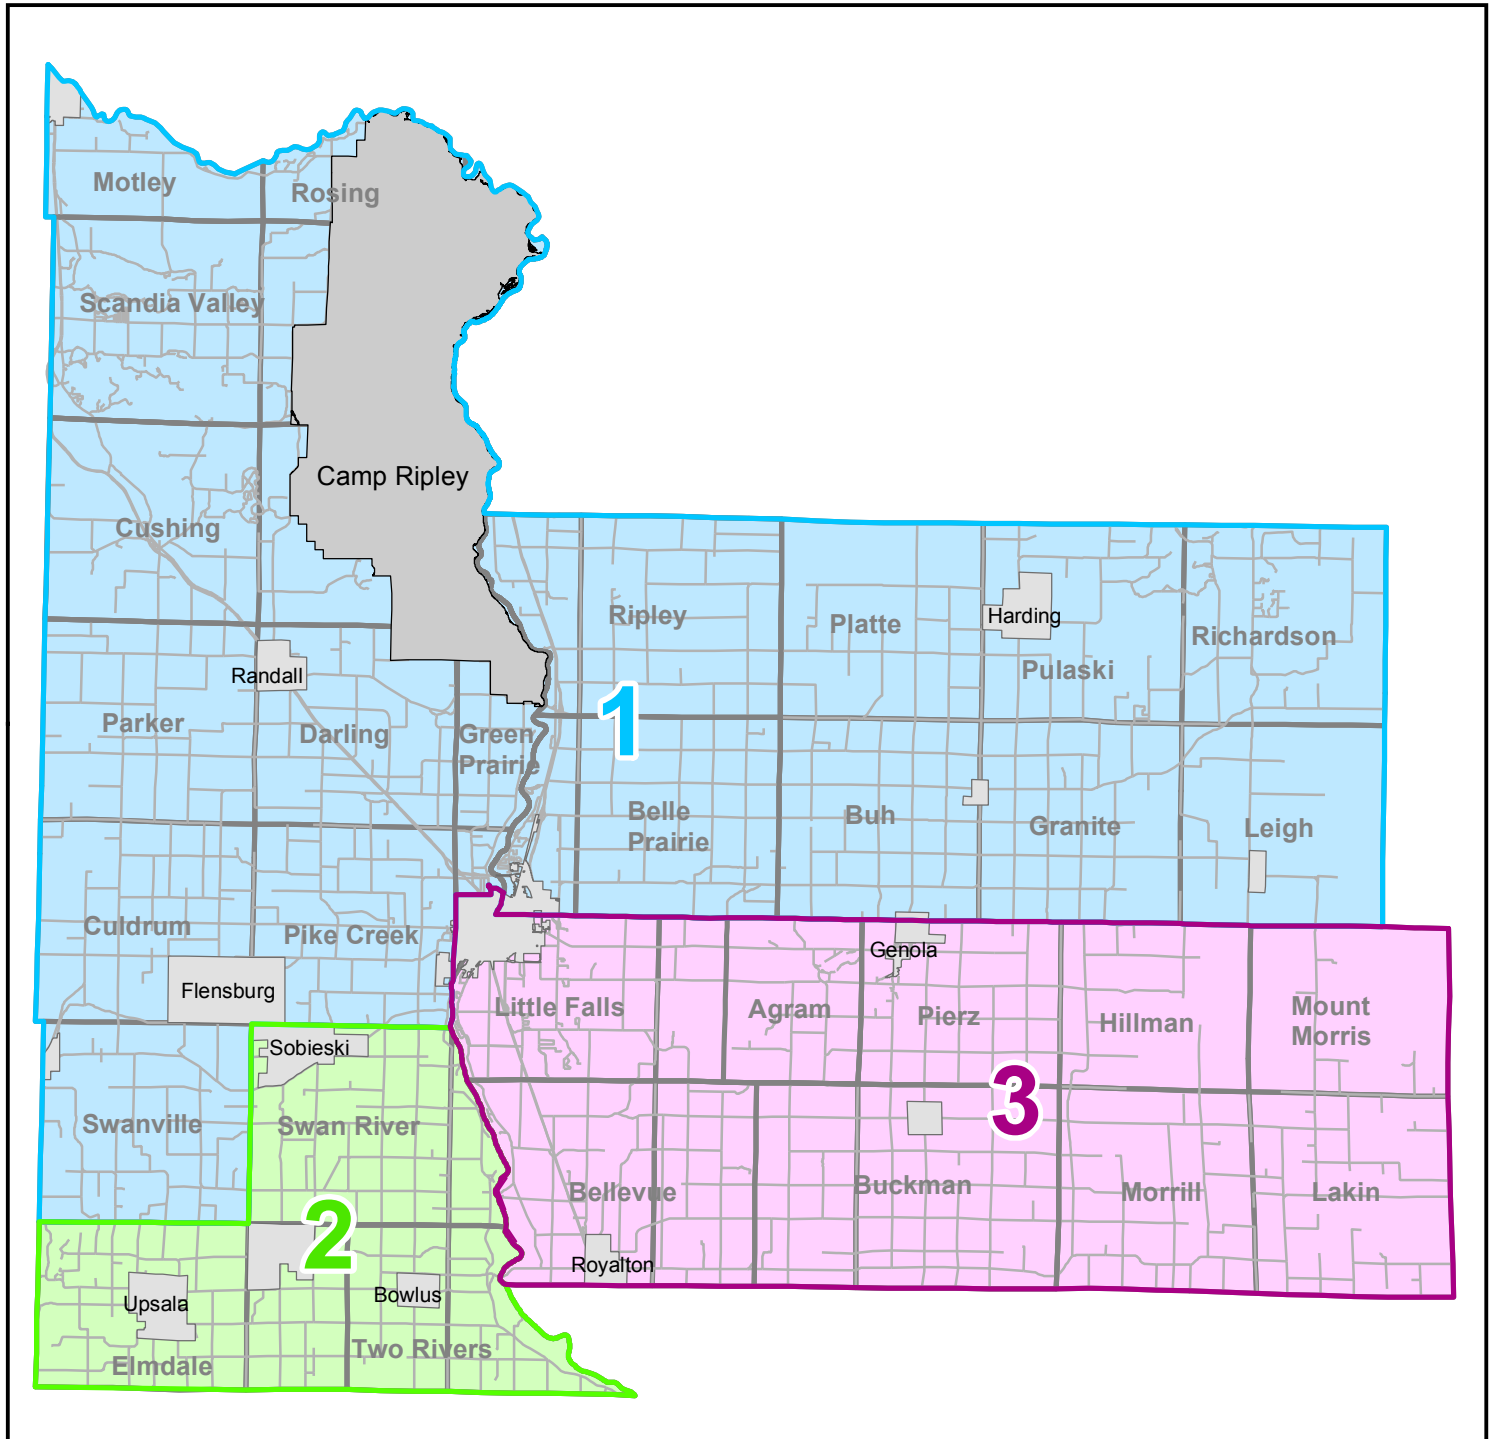

Morrison County Buffer Compliance Tracking Areas

Compliance Check	
Desktop	Field
Area 1	2027
Area 2	2025
Area 3	2026

1 inch equals 6 miles

Morrison County, MN

Maps are for graphical purposes only. They do not represent a legal survey.